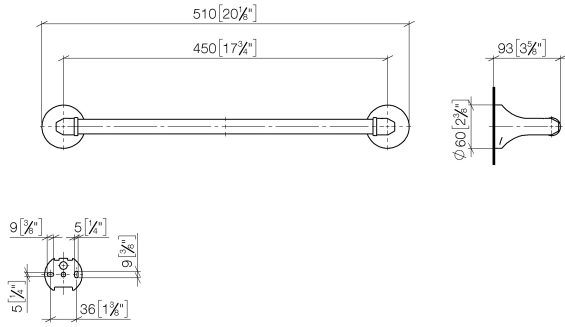

83 045 361

- gauge 450 mm
- width 510mm
- height 60 mm
- rosette Ø 60 mm
- 90mm projection

Note: Standard glass mounting for 8 mm glass only

For 12 mm or more, contact Dornbracht Technical Service

	Chrome	83 045 361-00
	Brushed Platinum	83 045 361-06
	Platinum	83 045 361-08
	Durabrace (23kt Gold)	83 045 361-09
	Brushed Durabrace (23kt Gold)	83 045 361-28
	Brushed Dark Platinum	83 045 361-99

Recommended miscellaneous

MADISON Mounting for towel bar/tumbler mounting on two sides - 12 358 970 90

- for towel bar mounting plus towel bar mounting on back.

83 045 361

mm [inches]

83 045 361

Spare parts list

No.	Item Number	Name	Quantity used	Delivery time
1	05 17 97 507 00 90	fixing set	2	2
2	04 31 11 140 00 90	pin	2	2