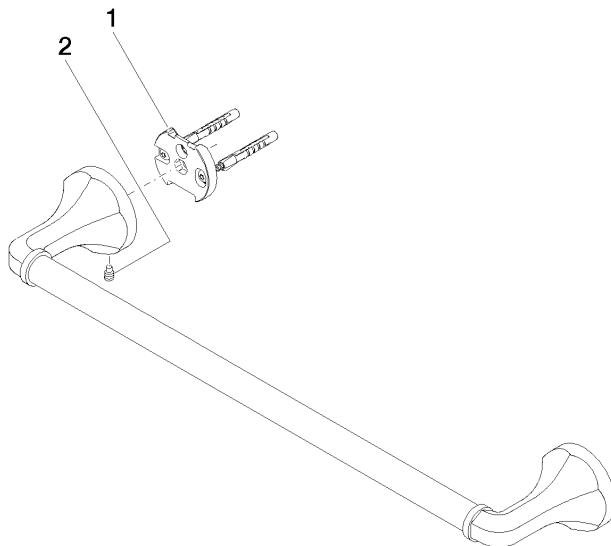

83 045 361

- gauge 450 mm
- width 510mm
- height 60 mm
- rosette Ø 60 mm
- 90mm projection

Note: Standard glass mounting for 8 mm glass only

For 12 mm or more, contact Dornbracht Technical Service

	Chrome	83 045 361-00
	Brushed Platinum	83 045 361-06
	Platinum	83 045 361-08
	Durabrace (23kt Gold)	83 045 361-09
	Brushed Durabrace (23kt Gold)	83 045 361-28
	Brushed Dark Platinum	83 045 361-99

Recommended miscellaneous

MADISON Mounting for towel bar/tumbler mounting on two sides - 12 358 970 90

- for towel bar mounting plus towel bar mounting on back.

83 045 361

mm [inches]

83 045 361

Spare parts list

No.	Item Number	Name	Quantity used	Delivery time
1	05 17 97 507 00 90	fixing set	2	2
2	04 31 11 140 00 90	pin	2	2